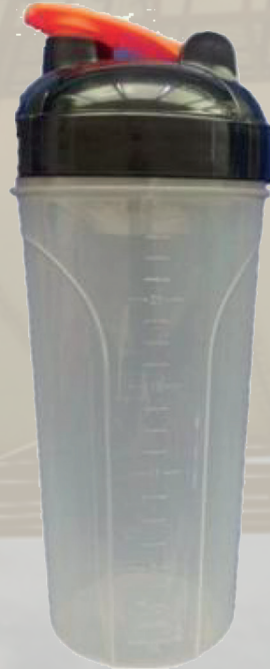

A large, stylized smiley face logo composed of two thick, black, curved lines. The top line is an inverted 'C' shape, and the bottom line is a 'C' shape, both with a slight 3D effect and a white highlight on the inner curve. The word 'PROMOS' is written in a bold, black, sans-serif font across the middle of the smiley face. Below 'PROMOS', the words 'LS GLOBAL' are written in a smaller, bold, black, sans-serif font.

PROMOS

LS GLOBAL

A thick, red, curved ribbon graphic that starts from the left edge and curves upwards and then downwards towards the right. It has a gold-colored border and a series of gold-colored circles of varying sizes along its upper edge. A gold-colored spiral graphic is located at the bottom right end of the ribbon.

**RUSSIA
2018**

CUPPP
700ML

SHAKERPP
700ML

SPORT WATER
BOTTLEPE / 550ML

ENAMEL MUG
METAL / 6*6 CM

SPORT WATER
BOTTLEPE
550ML

**FOOTBALL CUP AS
300 ML**

CUPPP / 500ML

FOOTBALL PV

KEYCHAIN SILICA GEL

A large, stylized smiley face logo composed of two thick, black, curved lines. The top line is an inverted 'C' shape, and the bottom line is a 'C' shape, both with a slight 3D effect and a white highlight on the inner curve.